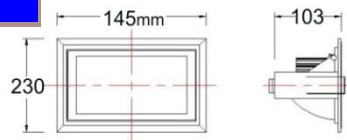

LED FLUSH SPOT LAMP - 38W

High Power LED

LUMINOSITY:

@3000K≈3150Lm
@6000K≈3200Lm

Low Heat Dissipation

Beam Angle 60/120°

Frame dimension
230×145mm

Cut-out dimensions
210×125mm
required depth 110mm

Wide Input Voltage
Range 100~250VAC
50/60 Hz

LIFE EXPECTANCE ≈ 50'000 Hours

Operating Temperature Range -20...+40°C

Colour Accuracy (Colour Rendering Index CRI) >75

Power Factor ≥ 0.88

Ideal Replacement of 150~200W Halogen Fixtures

ENERGY SAVING ≈ 70~80%

SUPPORT GREEN ENERGY !
RoHS compliant
contains no Mercury
CE Certified

www.epacs-mfs.com
technical@epacs-mfs.com

EPACS

MOHAMMED F. AL-SHAHRI EST.

Your guiding
LEDlight
Supplier