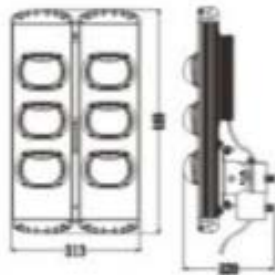

LED STREET LIGHTING - 120W

6 High Bright 20W COB LED

HORIZONTAL BEAM
ANGLE $<120^{\circ} (+15^{\circ}-5^{\circ})$

LUMINOSITY
6000K $\approx 10200\text{Lm}$

Power factor >0.95
Efficiency $>88\%$

Suggested Applications

Main Roads
City Streets
Alleys and Parks
Playgrounds

VOLTAGE RANGE:
100~240VAC / 277VAC

LIFE EXPECTANCE $\approx 50'000$ Hours
Working Temperature
Range $-20...+50^{\circ}\text{C}$
Colour Accuracy (Colour Rendering Index CRI) 75
Protection IP65

Ideal Replacement of HPS & MH Lamps

ENERGY SAVING $\approx 55\%$

SUPPORT GREEN ENERGY !
RoHS compliant
contains no Mercury
CE Certified

EPACS

MOHAMMED F. AL-SHAHRI EST.

Your guiding
LEDlight
Supplier