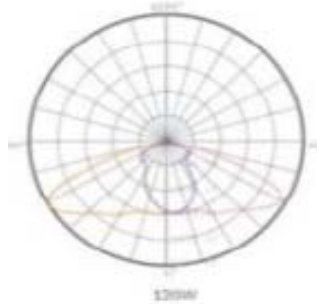

LED STREET LIGHTING - 120W

6 High Bright 20W COB LED

HORIZONTAL BEAM
ANGLE $<120^{\circ} (+15^{\circ}-5^{\circ})$

LUMINOSITY
6000K $\approx 10200\text{Lm}$

Power factor >0.95
Efficiency $>88\%$

Suggested Applications

Main Roads
City Streets
Alleys and Parks
Playgrounds

VOLTAGE RANGE:
100~240VAC / 277VAC

LIFE EXPECTANCE $\approx 50'000$ Hours
Working Temperature
Range $-20...+50^{\circ}\text{C}$
Colour Accuracy (Colour Rendering Index CRI) 75
Protection IP65

Ideal Replacement of HPS & MH Lamps

ENERGY SAVING $\approx 55\%$

SUPPORT GREEN ENERGY !
RoHS compliant
contains no Mercury
CE Certified

EPACS

MOHAMMED F. AL-SHAHRI EST.

Your guiding
LEDlight
Supplier